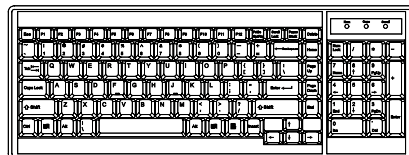

DVI-D KVM	IP	Remote	12-port
	0	0	F121 - 1201D

DVI-D USB KVM Cable

Resolution 16:10 - max. 1920 x 1200
Support **: 16:9 - max. 1920 x 1080
4:3 - max. 1600 x 1200

CI - 6 (6 ft)
CI - 15 (15 ft)

Cat6 Matrix KVM	IP	Remote	8-port	16-port	32-port
	1	1	-	F121 - MUIP1613	F121 - MUIP3213
	2	1	-	F121 - MUIP1624	F121 - MUIP3224
	0	1	-	F121 - MU1602	F121 - MU3202
	0	2	-	F121 - MU1603	F121 - MU3203
	0	3	-	F121 - MU1604	F121 - MU3204

Cat6 KVM Dongle

DG - 100P
DP - USB dongle

DG - 100H
HDMI - USB dongle

DG - 100SD
DVI - USB dongle

DG - 100S
VGA - USB dongle

DG - 100
VGA - PS/2 dongle

Resolution 16:10 - max. 1920 x 1200
Support **: 16:9 - max. 1920 x 1080
4:3 - max. 1600 x 1200

Cat6 Combo KVM	IP	Remote	8-port	16-port	32-port
	1	0	F121 - UIP802	F121 - UIP1602	F121 - UIP3202
	0	1	F121 - U802	F121 - U1602	F121 - U3202
0	0	F121 - U801	F121 - U1601	F121 - U3201	

DB-15 Matrix KVM	IP	Remote	8-port	16-port
	1	1	F121 - MIP813	F121 - MIP1613
	2	1	F121 - MIP824	F121 - MIP1624
	0	1	F121 - M802	F121 - M1602
	0	2	F121 - M803	F121 - M1603
0	3	F121 - M804	F121 - M1604	

DB-15 Combo KVM	IP	Remote	8-port	16-port
	1	0	F121 - IP802	F121 - IP1602
	0	1	F121 - 802	F121 - 1602
0	0	F121 - S801	F121 - S1601	

DB-15 USB Hub KVM	IP	Remote	8-port	16-port
	1	0	F121 - IP802H	F121 - IP1602H
	0	1	F121 - 802H	F121 - 1602H
0	0	F121 - 801H	F121 - 1601H	

DB-15 VGA USB KVM Cable

CB - 6 (6 ft)

CB - 10 (10 ft)

CB - 15 (15 ft)

Resolution 16:10 - max. 1920 x 1200
Support **: 16:9 - max. 1920 x 1080
4:3 - max. 1600 x 1200

Standard Keyboard

Ge G keyboard integrated with touchpad

Gb G keyboard integrated with trackball

Supporting layouts

America		United States
EMEA		United Kingdom Germany France Spain Italy
Asia		Japan Korea

Keyboard Options

* US layout only

Me Mac keyboard with touchpad

Se S keyboard with touchpad

Mb Mac keyboard with trackball

Sb S keyboard with trackball