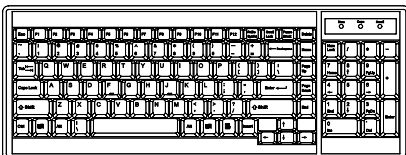

DVI-D KVM	IP	Remote	12-port
	0	0	F121 - 1201D

DVI-D USB KVM Cable

Resolution 16:10 - max. 1920 x 1200
Support **: 16:9 - max. 1920 x 1080
4:3 - max. 1600 x 1200

CI - 6 (6 ft)
CI - 15 (15 ft)

Cat6 Matrix KVM	IP	Remote	8-port	16-port	32-port
	1	1	-	F121 - MUIP1613	F121 - MUIP3213
	2	1	-	F121 - MUIP1624	F121 - MUIP3224
	0	1	-	F121 - MU1602	F121 - MU3202
	0	2	-	F121 - MU1603	F121 - MU3203
	0	3	-	F121 - MU1604	F121 - MU3204

Cat6 KVM Dongle

DG - 100P
DP - USB dongle

DG - 100H
HDMI - USB dongle

DG - 100SD
DVI - USB dongle

DG - 100S
VGA - USB dongle

DG - 100
VGA - PS/2 dongle

Resolution 16:10 - max. 1920 x 1200
Support **: 16:9 - max. 1920 x 1080
4:3 - max. 1600 x 1200

Cat6 Combo KVM	IP	Remote	8-port	16-port	32-port
	1	0	F121 - UIP802	F121 - UIP1602	F121 - UIP3202
	0	1	F121 - U802	F121 - U1602	F121 - U3202
0	0	F121 - U801	F121 - U1601	F121 - U3201	

DB-15 Matrix KVM	IP	Remote	8-port	16-port
	1	1	F121 - MIP813	F121 - MIP1613
	2	1	F121 - MIP824	F121 - MIP1624
	0	1	F121 - M802	F121 - M1602
	0	2	F121 - M803	F121 - M1603
0	3	F121 - M804	F121 - M1604	

DB-15 Combo KVM	IP	Remote	8-port	16-port
	1	0	F121 - IP802	F121 - IP1602
	0	1	F121 - 802	F121 - 1602
0	0	F121 - S801	F121 - S1601	

DB-15 USB Hub KVM	IP	Remote	8-port	16-port
	1	0	F121 - IP802H	F121 - IP1602H
	0	1	F121 - 802H	F121 - 1602H
0	0	F121 - 801H	F121 - 1601H	

DB-15 VGA USB KVM Cable

CB - 6 (6 ft)

CB - 10 (10 ft)

CB - 15 (15 ft)

Resolution 16:10 - max. 1920 x 1200
Support **: 16:9 - max. 1920 x 1080
4:3 - max. 1600 x 1200

Standard Keyboard

Ge G keyboard integrated with touchpad

Gb G keyboard integrated with trackball

Supporting layouts

America		United States
EMEA		United Kingdom Germany France Spain Italy
Asia		Japan Korea

Keyboard Options

* US layout only

Me Mac keyboard with touchpad

Se S keyboard with touchpad

Mb Mac keyboard with trackball

Sb S keyboard with trackball