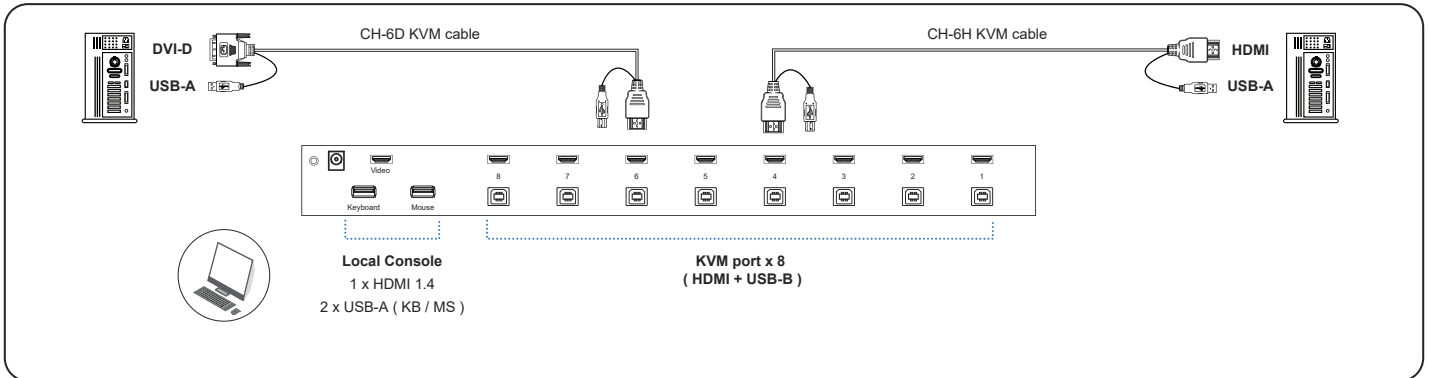

Model : CV-801D

Benefits

- 2K KVM with 8 HDMI USB ports in 1U
- 2K KVM cables support DVI-D & HDMI video input
- Local console & KVM ports support resolution 2K and 1080p.
- Multi-platform for PC, server, blade server & SUN / MAC
- Port switching via front button & keyboard hotkeys
- Hot pluggable, no software or drivers required

Options

- DC power options : 12V / 24V / 48V / 125V

CH-6D
DVI-D KVM cable, 6 ft
2K 60Hz

CH-6H
HDMI KVM cable, 6 ft
2K 60Hz

KVM Port

Port # :	8
Connector :	HDMI 1.4 + USB-B (Video + KB / MS)
Resolution :	16 : 9 - max. 2560 x 1440@60Hz 16 : 10 - max. 1920 x 1200@60Hz 4 : 3 - max. 1600 x 1200@60Hz

Local Console

Keyboard / Mouse :	2 x USB-A
Video :	1 x HDMI 1.4
Resolution :	16 : 9 - max. 2560 x 1440@60Hz 16 : 10 - max. 1920 x 1200@60Hz 4 : 3 - max. 1600 x 1200@60Hz

Local console & KVM port connection

Power

Input	Auto-sensing 100 to 240VAC, 50 / 60Hz
Consumption	Max. 10W

Compliance

Safety	FCC & CE certified
Environment	RoHS3 & REACH compliant

Physical

Product (W x D x H)		443 x 171 x 44 mm
		17.4 x 6.7 x 1.73 inch
Packing (W x D x H)		500 x 400 x 90 mm
		19.7 x 15.7 x 3.5 inch
Weight	Net	2.5 kg / 5.5 lb
	Gross	5.4 kg / 11.9 lb
Chassis color		Dark
Chassis materials		Steel